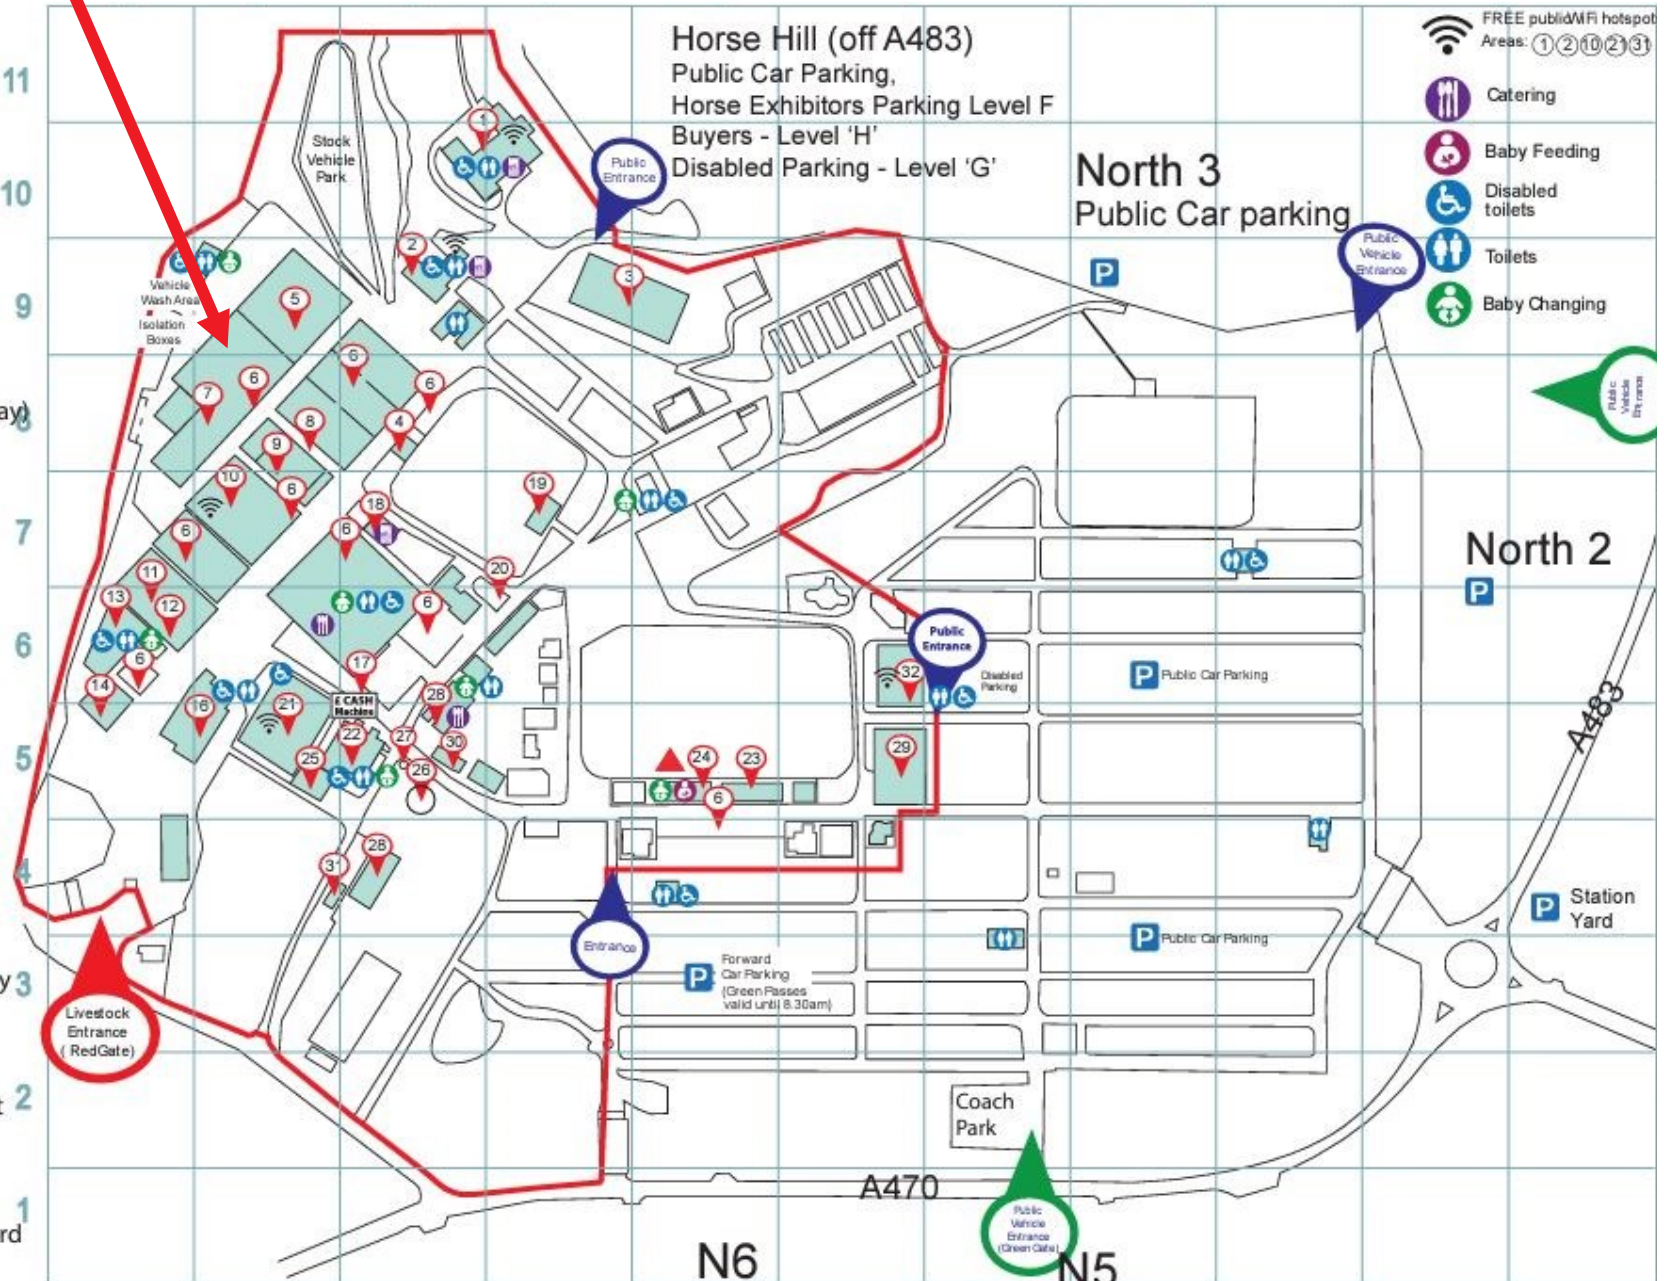

# Davies Implements Limited

1. Hafod a Hendre Restaurant & Bar (Public, Judges & Stewards, Official)
2. Neuadd Henllan Inn
3. Horse Ring
4. Show Control - 24 hour cover
5. Sheep
6. Tradestands
7. Cattle
8. Medical Centre
9. Carcass Hall
9. Dressed Poultry & Auction (Monday)
9. Butchery Section Competitions
10. Main Ring
11. Hounds (Monday) - NSA Pavilion
12. Farriery
13. Pigs
14. Gift Hall
16. Homecrafts (Produce & Handicrafts)
- Floral Art and Horticulture
17. Cash Point
18. Charolais Restaurant & Bar
19. Winter Fair Bar
20. YFC Section
21. Food Hall
22. Shopping Pavilion 2 – Montgomery Pavilion
23. Royal Welsh Shop
24. Baby feeding and changing facility
25. RWAS Main Office
26. Bandstand
27. Santa's Grotto
28. International Pavilion - Restaurant (1st floor) Cafe (ground floor)
29. Shopping Pavilion 1 and Antiques - Green Pavilion
30. Royal Welsh Winter Fair Taste Award
31. Sponsors Hospitality Pavilion

- FREE public WiFi hotspot Areas: ① ② ⑩ ②③ ③①
- Catering
- Baby Feeding
- Disabled toilets
- Toilets
- Baby Changing

Livestock Entrance (Red Gate)

Public Vehicle Entrance (Green Gate)

Public Vehicle Entrance