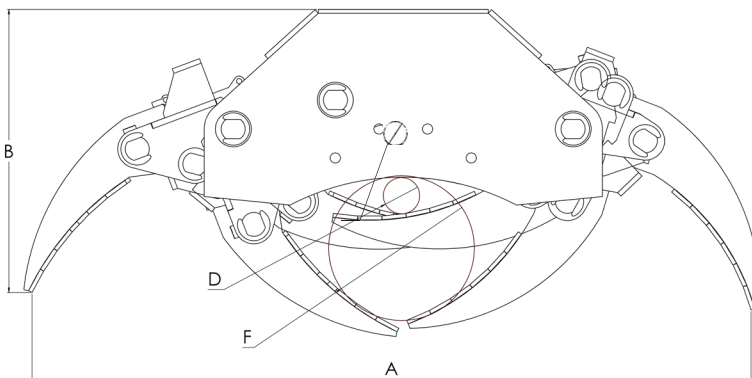

TIGERGRIP | TC Collector

KEY FEATURES

- For mounting on T-Cut 30 and 40
- Makes your T-Cut an even more effective work tool
- Bolt-on

A	1481
B	587
C	496
D	75
E	269
F	300

MODEL SPECIFICATIONS

Kg

TC Collector