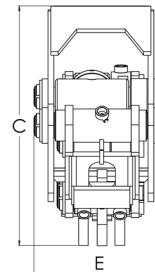

TIGERGRIP | TC Collector

KEY FEATURES

- For mounting on T-Cut 30 and 40
- Makes your T-Cut an even more effective work tool
- Bolt-on

A	1481
B	587
C	496
D	75
E	269
F	300

MODEL SPECIFICATIONS

Kg

TC Collector