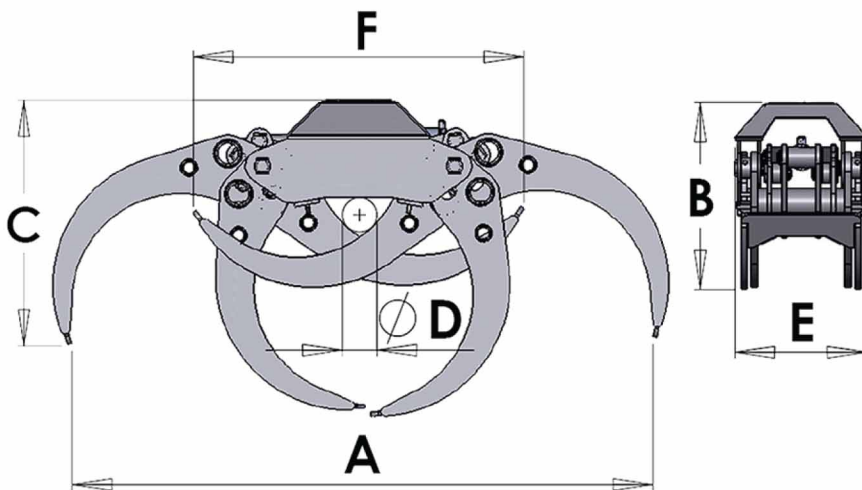

TG 80

A	2790
B	890
C	1166
D	170
E	563
F	-

								
TG 80	555	20	0,80	250	RX 140S-203	1	90	22

**INTERMERCATO
GRAPPLES**
Australia

HOTLINE 1300 88 21 61
MOBILE 0417 669 707

grapples.com.au
sales@grapples.com.au