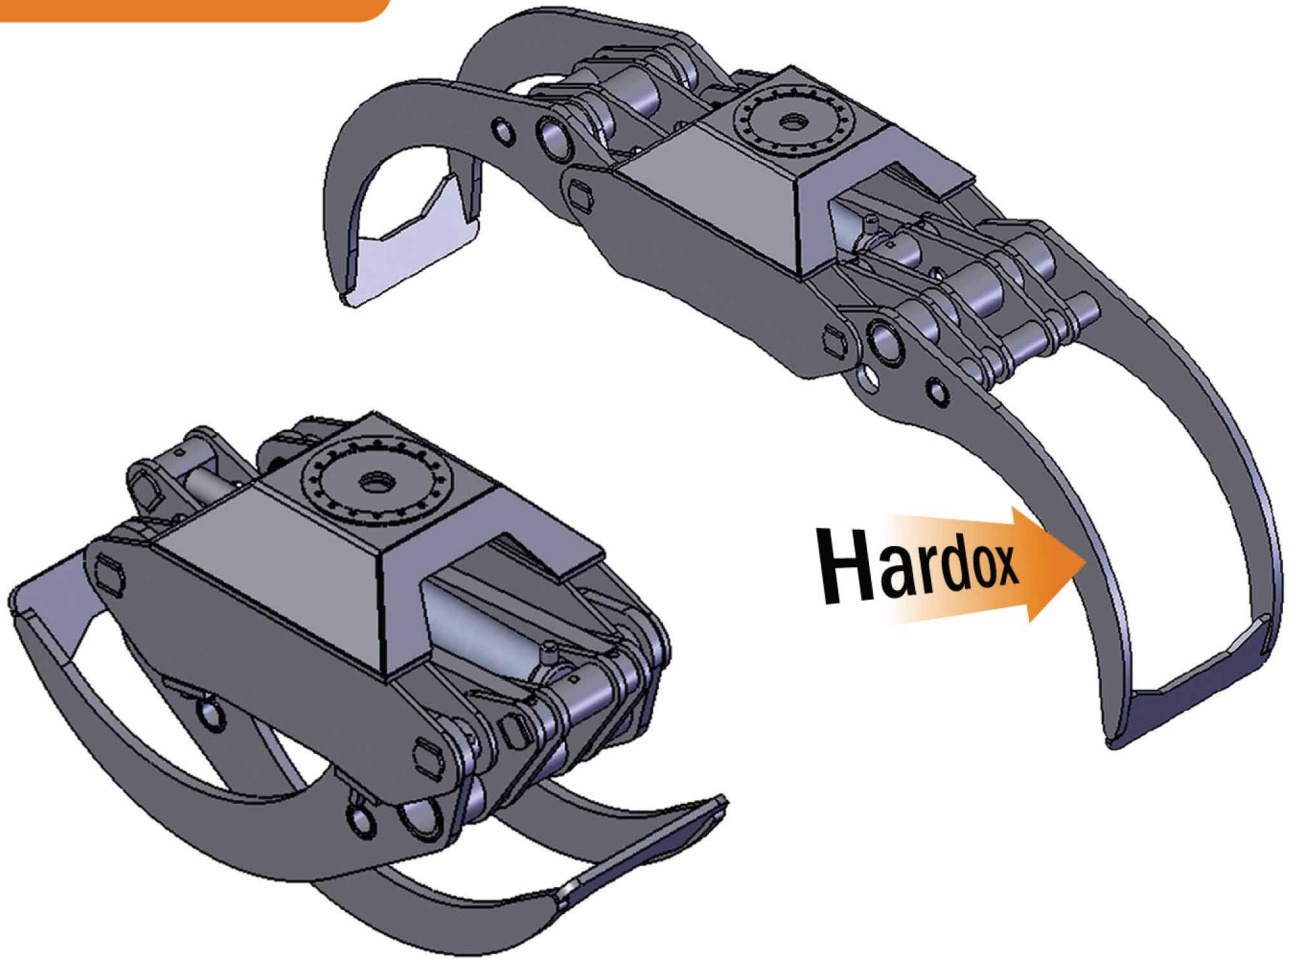

TG 80

A	2790
B	890
C	1166
D	170
E	563
F	-

								
TG 80	555	20	0,80	250	RX 140S-203	1	90	22

**INTERMERCATO
GRAPPLES**
Australia

HOTLINE 1300 88 21 61
MOBILE 0417 669 707

grapples.com.au
sales@grapples.com.au