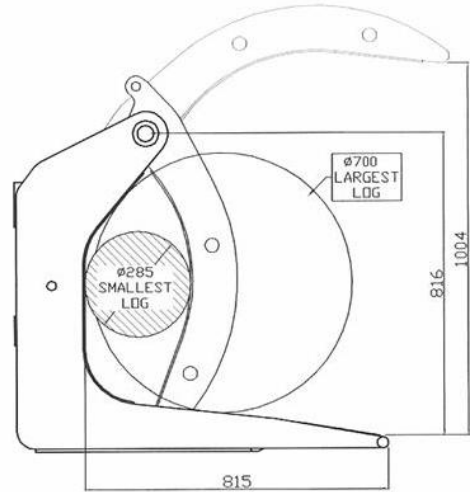

Log and Timber Grabs

Model Range

Model

LG050	Log grab for tractor loader and skid steer
LG100	Log grab for telehandlers
LG400	Log grab for loading shovels
LG500	Heavy duty timber grab

Width

1280mm
1290mm
1320mm
1370mm

Weight

380kg
450kg
550kg
670kg

Albutt Limited, Great Washbourne, Tewkesbury, Gloucestershire, GL20 7AR
Tel 00 44 (0)1242 620252 Fax 00 44 (0)1242 620792 Email robin@albutt.co.uk
Website www.albutt.co.uk

LOG GRAB SPECIFICATIONS

LG500

LG050

LG100

LG400