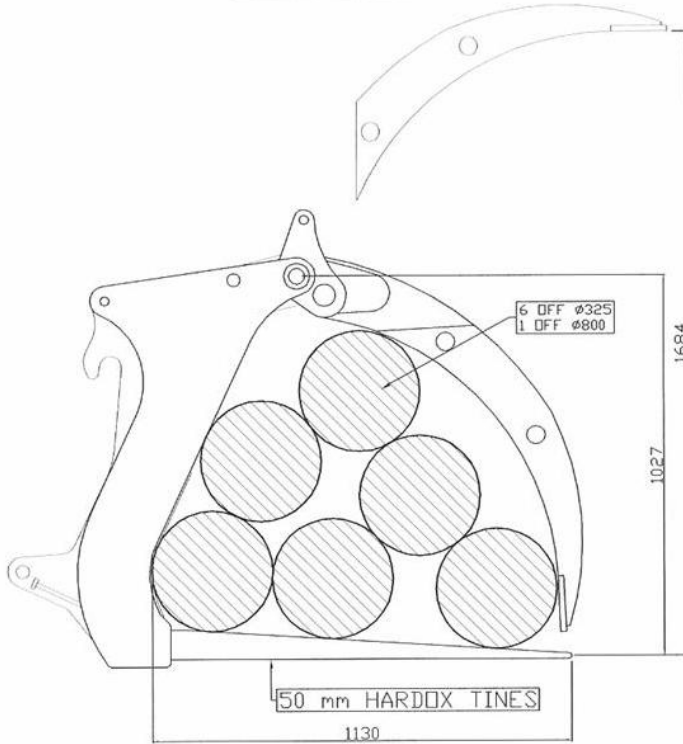

Log and Timber Grabs

Model Range

Model

LG050	Log grab for tractor loader and skid steer
LG100	Log grab for telehandlers
LG400	Log grab for loading shovels
LG500	Heavy duty timber grab

Width

1280mm
1290mm
1320mm
1370mm

LOG GRAB SPECIFICATIONS

LG500

LG050

LG100

LG400